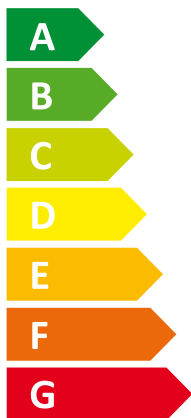

ENERG

енергия · ενεργεια

Y IJA
IE IA

I Vaillant

II VWS 83/3

A⁺⁺

A

Two icons showing sound power level. The top icon shows a house with a speaker and the text "48 dB". The bottom icon shows a house with a speaker and the text "0 dB".

A legend for power consumption in kW, shown as blue squares of varying shades. The legend includes: 11 kW (dark blue), 9 kW (medium blue), and 10 kW (light blue).