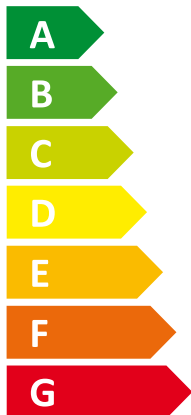

ENERG

енергия · ενεργεια

Y

IJA

IE

IA

I Vaillant

aroTHERM VWL 155/2 400V &
II uniTOWER

A+

A

Two icons showing sound power levels. The top icon shows a speaker inside a house with the text "0 dB". The bottom icon shows a speaker outside a house with the text "66 dB".

A legend for power consumption levels, showing three colored squares corresponding to the map: a dark blue square for "10 kW", a medium blue square for "9 kW", and a light blue square for "7 kW".