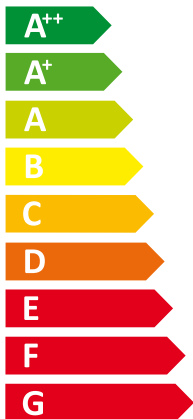

ENERG

енергия · ενεργεια

Y

IJA

IE

IA

I Vaillant

aroTHERM VWL 155/2 400V &
II uniTOWER

A+

A

Two icons showing sound power levels. The top icon shows a speaker inside a house with the text "0 dB". The bottom icon shows a speaker outside a house with the text "66 dB".

A legend for power consumption levels, showing three colored squares corresponding to the map: a dark blue square for "10 kW", a medium blue square for "9 kW", and a light blue square for "7 kW".