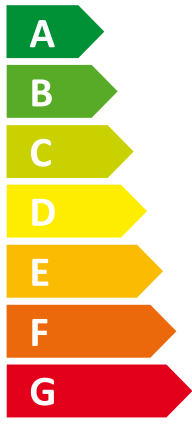

ENERG

енергия · ενεργεια

Y

IJA

IE

IA

I Vaillant

aroTHERM VWL 155/2 400V &
II uniTOWER

A+

A

Two icons showing sound power levels. The top icon shows a speaker inside a house with the text "0 dB". The bottom icon shows a speaker outside a house with the text "66 dB".

A legend for power consumption levels, showing three colored squares with corresponding values: a dark blue square for "10 kW", a medium blue square for "9 kW", and a light blue square for "7 kW".