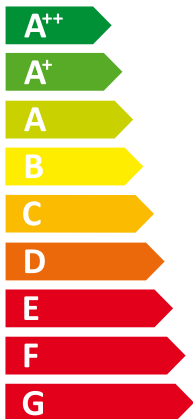

# ENERG

енергия · ενεργεια

Y IJA  
IE IA

I Vaillant

II aroTHERM VWL 85/2 & uniTOWER

A+

A

Two icons representing sound power level. The top icon shows a speaker inside a house with the value 0 dB. The bottom icon shows a speaker outside a house with the value 61 dB.

A legend for power consumption in kW, shown as a map of Europe with different regions highlighted in three shades of blue. The legend includes: 2 kW (darkest blue), 6 kW (medium blue), and 4 kW (lightest blue).