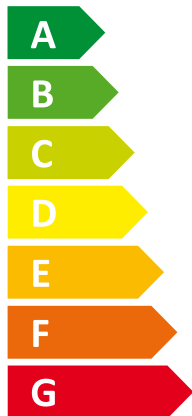

# ENERG

енергия · ενεργεια

Y IJA  
IE IA

I Vaillant

II aroTHERM VWL 85/2 & uniTOWER

A+

A

Two icons representing sound power level. The top icon shows a speaker inside a house with the value 0 dB. The bottom icon shows a speaker outside a house with the value 61 dB.

A legend for power consumption in kW, shown as a map of Europe with different regions highlighted in three shades of blue. The legend includes: 2 kW (darkest blue), 6 kW (medium blue), and 4 kW (lightest blue).