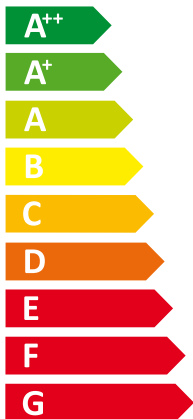

ENERG

енергия · ενεργεια

Y

IJA

IE

IA

I Vaillant

aroTHERM VWL 115/2 400V &
II uniTOWER

A+

A

Two icons showing sound power levels. The top icon shows a speaker inside a house with the text "0 dB". The bottom icon shows a speaker outside a house with the text "66 dB".

A legend for power output levels, consisting of three colored squares with corresponding text: a dark blue square for "2 kW", a medium blue square for "7 kW", and a light blue square for "5 kW".