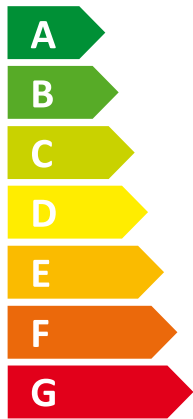

ENERG

енергия · ενεργεια

Y

IJA

IE

IA

I Vaillant

aroTHERM VWL 115/2 400V &
II uniTOWER

A+

A

Two icons showing sound power levels. The top icon shows a speaker inside a house with the text "0 dB". The bottom icon shows a speaker outside a house with the text "66 dB".

A legend for power output levels, consisting of three colored squares with corresponding text: a dark blue square for "2 kW", a medium blue square for "7 kW", and a light blue square for "5 kW".