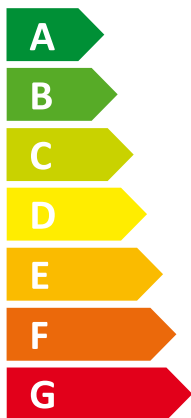

ENERG

енергия · ενεργεια

Y IJA
IE IA

I Vaillant

II aroTHERM VWL 55/3 & uniTOWER

A+

A

Two icons showing sound power levels. The top icon shows a speaker inside a house with the text "0 dB". The bottom icon shows a speaker outside a house with the text "58 dB".

A legend for power output in kW, shown as three colored squares: dark blue for 6 kW, medium blue for 4 kW, and light blue for 6 kW.