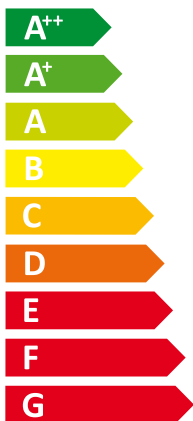

ENERG

енергия · ενεργεια

Y

IJA

IE

IA

I Vaillant

II VWF 58/4 + VWL 11/4 SA

A⁺⁺

A

Two icons showing sound power levels. The top icon shows a speaker inside a house with the value 44 dB. The bottom icon shows a speaker outside a house with the value 43 dB.

A legend for power output levels, consisting of three colored squares with corresponding values: a dark blue square for 4 kW, a medium blue square for 5 kW, and a light blue square for 7 kW.