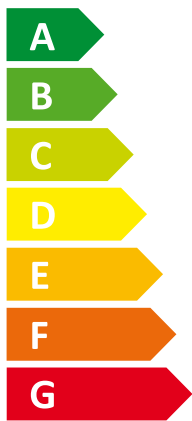

ENERG

енергия · ενεργεια

Y

IJA

IE

IA

I Vaillant

II VWF 58/4 + VWL 11/4 SA

A⁺⁺

A

Two icons showing sound power levels. The top icon shows a speaker inside a house with the value 44 dB. The bottom icon shows a speaker outside a house with the value 43 dB.

A legend for power output levels, consisting of three colored squares with corresponding values: a dark blue square for 4 kW, a medium blue square for 5 kW, and a light blue square for 7 kW.