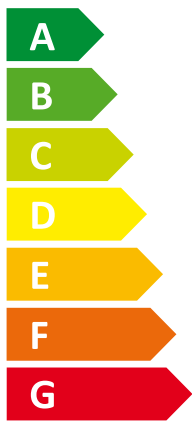

# ENERG

енергия · ενεργεια

Y

IJA

IE

IA

I Vaillant

II VWF 58/4 + VWW 11/4 SI

**A++**

**A**

Two icons showing sound power levels. The top icon shows a house with a speaker and the text "45 dB". The bottom icon shows a house with a speaker and the text "0 dB".

A legend for power consumption, showing three colored squares (dark blue, medium blue, light blue) next to the text "7 kW".