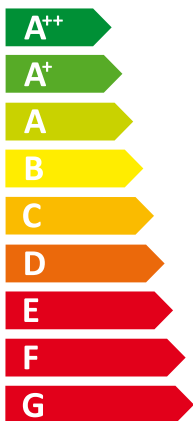

# ENERG

енергия · ενεργεια

Y

IJA

IE

IA

I Vaillant

II VWF 58/4 + VWW 11/4 SI

**A++**

**A**

Two icons showing sound power levels. The top icon shows a house with a speaker and the text "45 dB". The bottom icon shows a house with a speaker and the text "0 dB".

A legend for power consumption, showing three colored squares (dark blue, medium blue, light blue) next to the text "7 kW".