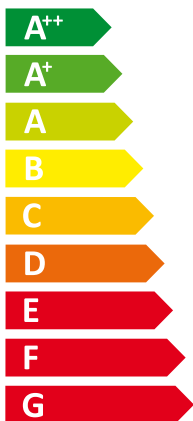

ENERG

енергия · ενεργεια

I Vaillant

II VWL 59/5 230V S2

Two icons showing sound power levels. The top icon shows a speaker inside a house with the value 49 dB. The bottom icon shows a speaker outside a house with the value 51 dB.

A legend for power consumption with three colored squares: dark blue for 5 kW, medium blue for 5 kW, and light blue for 4 kW.