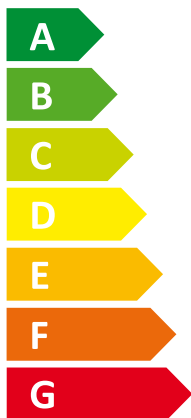

ENERG

енергия · ενεργεια

I Vaillant

II VWL 59/5 230V S2

Two icons showing sound power levels. The top icon shows a speaker inside a house with the value 49 dB. The bottom icon shows a speaker outside a house with the value 51 dB.

A legend for power consumption with three colored squares: dark blue for 5 kW, medium blue for 5 kW, and light blue for 4 kW.