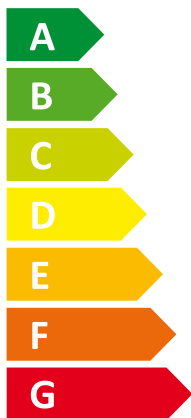

# ENERG

енергия · ενεργεια

Y IJA  
IE IA

I Vaillant

II VWL 79/5 230V S2

**A<sup>++</sup>**

**A**

Two icons showing sound power levels. The top icon shows a speaker inside a house with the text "50 dB". The bottom icon shows a speaker outside a house with the text "48 dB".

A legend for power consumption with three colored squares: dark blue for "6 kW", medium blue for "6 kW", and light blue for "4 kW".