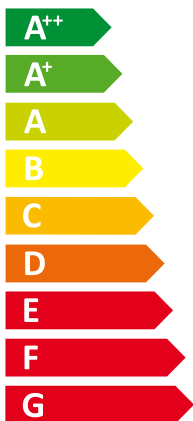

# ENERG

енергия · ενεργεια

Y IJA  
IE IA

I Vaillant

II VWL 79/5 230V S2

**A<sup>++</sup>**

**A**

Two icons showing sound power levels. The top icon shows a speaker inside a house with the text "50 dB". The bottom icon shows a speaker outside a house with the text "48 dB".

A legend for power consumption with three colored squares: dark blue for "6 kW", medium blue for "6 kW", and light blue for "4 kW".