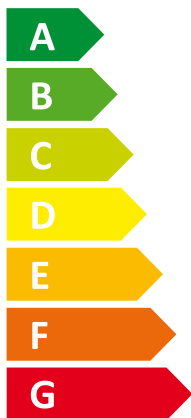

# ENERG

енергия · ενεργεια

I Vaillant

II VWL 105/5 AS S2 + VWL 128/5 IS

Two icons showing sound power level. The top icon shows a speaker inside a house with the value 45 dB. The bottom icon shows a speaker outside a house with the value 60 dB.

A legend for power consumption in kW, shown as a map of Europe. The legend includes three categories: 9 kW (dark blue), 10 kW (medium blue), and 9 kW (light blue).