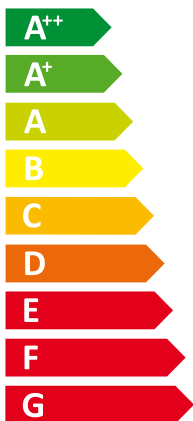

# ENERG

енергия · ενεργεια

I Vaillant

II VWL 105/5 AS S2 + VWL 128/5 IS

Two icons showing sound power level. The top icon shows a speaker inside a house with the value 45 dB. The bottom icon shows a speaker outside a house with the value 60 dB.

A legend for power consumption in kW, shown as a map of Europe. The legend includes three categories: 9 kW (dark blue), 10 kW (medium blue), and 9 kW (light blue).