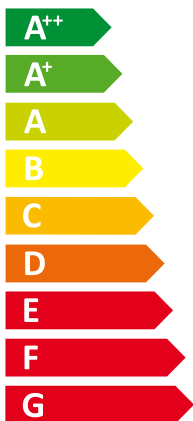

ENERG

енергия · ενεργεια

Y IJA
IE IA

I Vaillant

II VWL 125/5 AS S2 + VWL 128/5 IS

A⁺⁺

A

Two icons showing sound power levels. The top icon shows a house with a speaker and the text "45 dB". The bottom icon shows a house with a speaker and the text "60 dB".