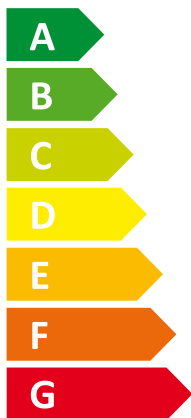

ENERG

енергия · ενεργεια

Y IJA
IE IA

I Vaillant

II VWL 125/5 AS S2 + VWL 128/5 IS

A⁺⁺

A

Two icons showing sound power levels. The top icon shows a house with a speaker and the text "45 dB". The bottom icon shows a house with a speaker and the text "60 dB".