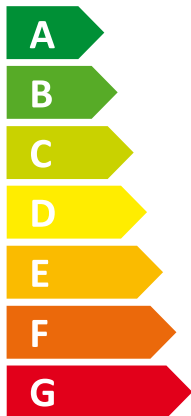

ENERG

енергия · ενεργεια

VWL 125/5 AS 230V S2 + VWL

II 127/5 IS

I Vaillant

A⁺⁺

Two icons showing sound power levels for radiators. The top icon shows a speaker inside a house with the text "45 dB". The bottom icon shows a speaker outside a house with the text "60 dB".

A legend for power consumption levels, showing three colored squares with corresponding values: a dark blue square for "10 kW", a medium blue square for "11 kW", and a light blue square for "9 kW".