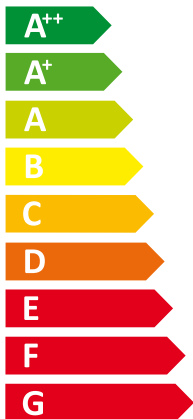

# ENERG

енергия · ενεργεια

Y

IJA

IE

IA

I Vaillant

II VWS 36/4.1 + VIH 150/6 B

A+

A

Two icons representing sound power level. The top icon shows a speaker inside a house with the text "45 dB". The bottom icon shows a speaker pointing towards a house with the text "- dB".

A legend for energy consumption levels, showing three colored squares with corresponding values: a dark blue square for "3 kW", a medium blue square for "2 kW", and a light blue square for "3 kW".