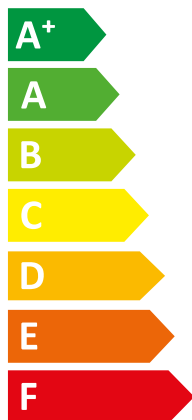

ENERG

енергия · ενέργεια

I Vaillant

II VWF 58/4 + VWL 11/4 SA

A++

A

Two sound power level icons. The top one shows a speaker inside a house icon with the text "44 dB". The bottom one shows a speaker outside a house icon with the text "43 dB".

A legend for power output levels, showing three colored squares with corresponding values: a dark blue square for "4 kW", a medium blue square for "5 kW", and a light blue square for "7 kW".