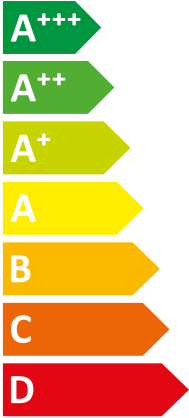

ENERG
енергия · ενεργεια

VWL 75/6 A 230V S2 + VWZ MEH

I Vaillant

II 97/6 + VIH RW 300/3 MR

A++

A

Two icons showing sound power levels. The top icon shows a speaker inside a house with the value 29 dB. The bottom icon shows a speaker outside a house with the value 55 dB.

A legend for power consumption in kW, shown as a vertical list of three colored squares: dark blue for 5 kW, medium blue for 6 kW, and light blue for 7 kW.