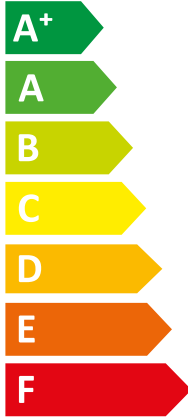

ENERG
енергия · ενεργεια

VWL 75/6 A 230V S2 + VWZ MEH

I Vaillant

II 97/6 + VIH RW 300/3 MR

A++

A

Two icons showing sound power levels. The top icon shows a speaker inside a house with the value 29 dB. The bottom icon shows a speaker outside a house with the value 55 dB.

A legend for power consumption in kW, shown as a vertical list of three colored squares: dark blue for 5 kW, medium blue for 6 kW, and light blue for 7 kW.