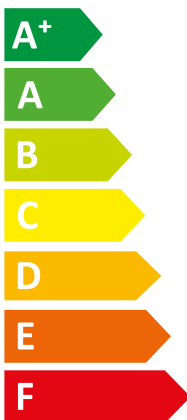

ENERG

енергия · ενεργεια

VWL 125/6 A S2 + VWZ MEH 97/6

Vaillant

II + VIH RW 300/3 MR

A++

A

Two icons showing sound power levels. The top icon shows a speaker inside a house with the value 29 dB. The bottom icon shows a speaker outside a house with the value 59 dB.

A legend for power consumption in kW, shown as a rounded rectangle with three colored squares and their corresponding values: a dark blue square for 11 kW, a medium blue square for 12 kW, and a light blue square for 11 kW.