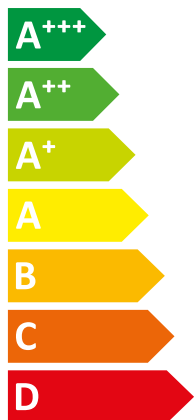

ENERG

енергия · ενεργεια

VWL 125/6 A S2 + VWZ MEH 97/6

Vaillant

II + VIH RW 300/3 MR

A++

A

Two icons showing sound power levels. The top icon shows a speaker inside a house with the value 29 dB. The bottom icon shows a speaker outside a house with the value 59 dB.

A legend for power consumption in kW, shown as a rounded rectangle with three colored squares and their corresponding values: a dark blue square for 11 kW, a medium blue square for 12 kW, and a light blue square for 11 kW.