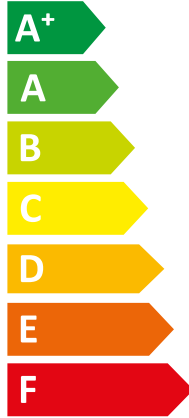

**ENERG**  
енергия · ενεργεια

VWL 35/6 A 230V S2 + VWZ MEH

I Vaillant

II 97/6 + VIH RW 200

**A+**

**A**

Two icons showing sound power levels. The top icon shows a speaker inside a house with the value 29 dB. The bottom icon shows a speaker outside a house with the value 54 dB.

A legend for power consumption in kW, shown as three colored squares: a dark blue square for 3 kW, a medium blue square for 4 kW, and a light blue square for 4 kW.