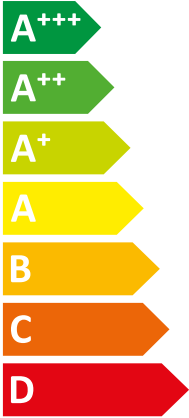

**ENERG**  
енергия · ενεργεια

VWL 35/6 A 230V S2 + VWZ MEH

I Vaillant

II 97/6 + VIH RW 200

**A+**

**A**

Two icons showing sound power levels. The top icon shows a speaker inside a house with the value 29 dB. The bottom icon shows a speaker outside a house with the value 54 dB.

A legend for power consumption in kW, shown as three colored squares: a dark blue square for 3 kW, a medium blue square for 4 kW, and a light blue square for 4 kW.