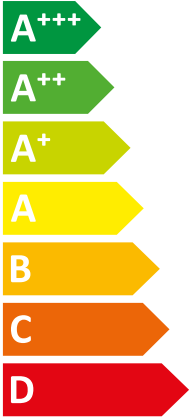

**ENERG**  
енергия · ενεργεια

VWL 105/6 A S2 + VWZ MEH 97/6

Vaillant

II + VIH RW 300/3 BR

**A++**

**A**

Two icons showing sound power levels. The top icon shows a speaker inside a house with the value 29 dB. The bottom icon shows a speaker outside a house with the value 51 dB.

A legend for power consumption in kW, shown as a vertical list of three colored squares: dark blue for 7 kW, medium blue for 9 kW, and light blue for 10 kW.