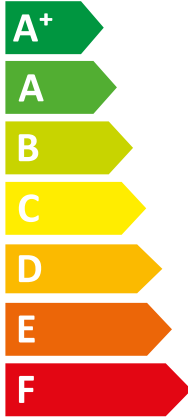

**ENERG**  
енергия · ενεργεια

VWL 105/6 A S2 + VWZ MEH 97/6

Vaillant

II + VIH RW 300/3 BR

**A++**

**A**

Two icons showing sound power levels. The top icon shows a speaker inside a house with the value 29 dB. The bottom icon shows a speaker outside a house with the value 51 dB.

A legend for power consumption in kW, shown as a vertical list of three colored squares: dark blue for 7 kW, medium blue for 9 kW, and light blue for 10 kW.