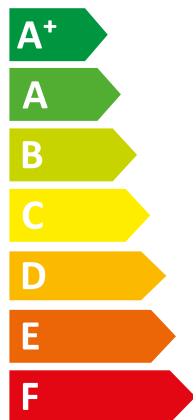

# ENERG

енергия · ενεργεια

VWL 55/6 A 230V S2 + VIH QW

Vaillant

|| 190/6 E

**A+**

**A**

Sound power level icons:

- 30 dB (indoor sound power level)
- 48 dB (outdoor sound power level)

Power consumption icons:

- 5 kW (dark blue)
- 5 kW (medium blue)
- 5 kW (light blue)