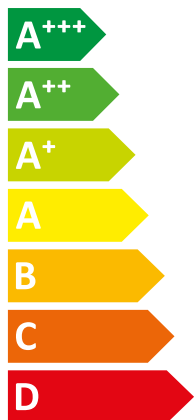

# ENERG

енергия · ενεργεια

VWL 55/6 A 230V S2 + VIH QW

Vaillant

|| 190/6 E

**A+**

**A**

Sound power level icons:

- 30 dB (indoor sound power level)
- 48 dB (outdoor sound power level)

Power consumption icons:

- 5 kW (dark blue)
- 5 kW (medium blue)
- 5 kW (light blue)